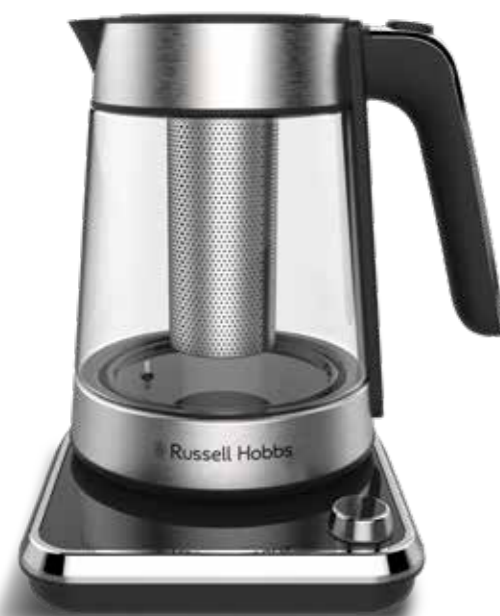

Model Number 26210-56
 VKB Number 25017036001
 EAN Number 5038061139259

attentiv stainless steel coffee bar

- Flexibility to create a host of barista style drinks
- Brushed and polished finish with premium materials and microtextured detailing
- Touch controls
- Milk frother for creating barista style coffees
- Cold brew functionality to create cold drinks or a cold brew concentrate for smoother hot coffee (includes removable filter accessory)
- Automatic dispensing allows user to select carafe, half carafe, cup or travel mug quantities (fold down cup stand)
- Pause and pour feature
- 24 hour programmable timer
- Keep warm function (carafe only) - 40 mins
- Integrated coffee spoon
- 1400W

Model Number 26230-56
 VKB Number 25016016001
 EAN Number 5038061139204

attentiv black coffee maker

- Advanced brewing technology
- ECBC accredited
- 1.25L glass carafe
- Pause and pour
- Keep warm 40 minutes
- Brew now button
- Stainless steel and micro texture detailing
- Glass finish base
- Illuminated indicators for keep warm and pause and pour
- 90cm cord length with cord wrap
- 1500 Watts

Model Number 26840-56
 VKB Number 25182016001
 EAN Number 5038061160130

attentiv variable temperature kettle

- Variable temperature settings 40-100c gives flexibility to tailor requirements for specific teas, coffee and even baby food and milks
- Brushed and polished finish with premium materials and microtextured detailing
- Touch controls
- Infuser basket (removable accessory) allows tea to be steeped inside the kettle
- Steep timer
- Keep warm functionality - 30 mins
- Quick one touch boil option
- Push to open lid
- 2400W

groove black kettle

- Textured plastic design with brushed stainless steel accents
- Water window with litre markings
- Internal blue illumination
- Push to open lid
- Perfect pour
- Rapid boil markers
- Boils one in cup 54 seconds*
- 360 degree base with cord storage
- 61cm black cord
- 2400W